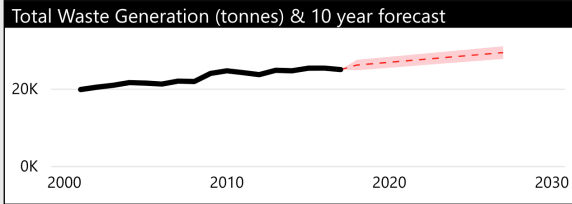

Sustainability Victoria Data Portal

Residual
15.5K
 Annual Tonnes Collected

Garden organics
487
 Annual Tonnes Collected

Commingled
9,150
 Annual Tonnes Collected

Tot. Waste Generation
25.09K
 Annual Tonnes Collected