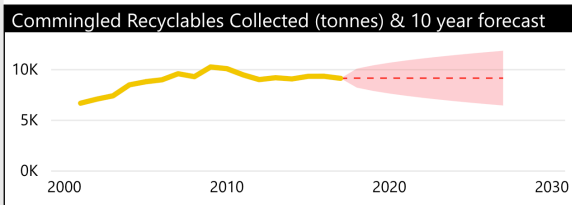

1. **Region**
2. ☒ Select all
   - ☐ Barwon South West
   - ☐ Gippsland
   - ☐ Goulburn Valley
   - ☐ Grampians Central West
   - ☐ Loddon Mallee
   - ☒ Metropolitan
   - ☐ North East